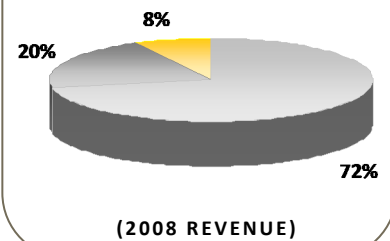

## COMPANY PROFILE

VVI  
LISTED  
NYSE

Brewster Inc. (Brewster) is a major tourism service operator in Western Canada that provides tourism products, including world-class attractions, hotel operations, transportation services and inbound package tour operations. Brewster’s attractions feature the Banff Gondola, tours of the Athabasca Glacier on the Columbia Icefield and boat tours on Lake Minnewanka.

The Banff Gondola transports visitors to the top of Sulphur Mountain where guests get an unobstructed view of the Canadian Rockies from 7,000 feet above sea level. Brewster’s tours of the Athabasca Glacier on “Ice Explorers” offer visitors an opportunity to experience one of the largest accumulations of ice and snow south of the Arctic Circle. In addition, Brewster operates two hotels in Alberta that cater to leisure travelers: The Mount Royal Hotel, located in the heart of Banff, and the Glacier View Inn, located on the Icefields Parkway between Lake Louise and Jasper.