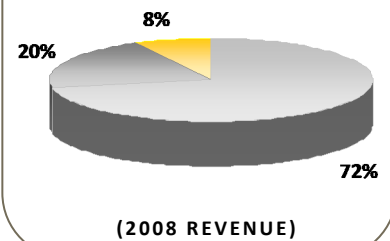

## COMPANY PROFILE

Brewster Inc. (Brewster) is a major tourism service operator in Western Canada that provides tourism products, including world-class attractions, hotel operations, transportation services and inbound package tour operations. Brewster's attractions feature the Banff Gondola, tours of the Athabasca Glacier on the Columbia Icefield and boat tours on Lake Minnewanka.

The Banff Gondola transports visitors to the top of Sulphur Mountain where guests get an unobstructed view of the Canadian Rockies from 7,000 feet above sea level. Brewster's tours of the Athabasca Glacier on "Ice Explorers" offer visitors an opportunity to experience one of the largest accumulations of ice and snow south of the Arctic Circle. In addition, Brewster operates two hotels in Alberta that cater to leisure travelers: The Mount Royal Hotel, located in the heart of Banff, and the Glacier View Inn, located on the Icefields Parkway between Lake Louise and Jasper.